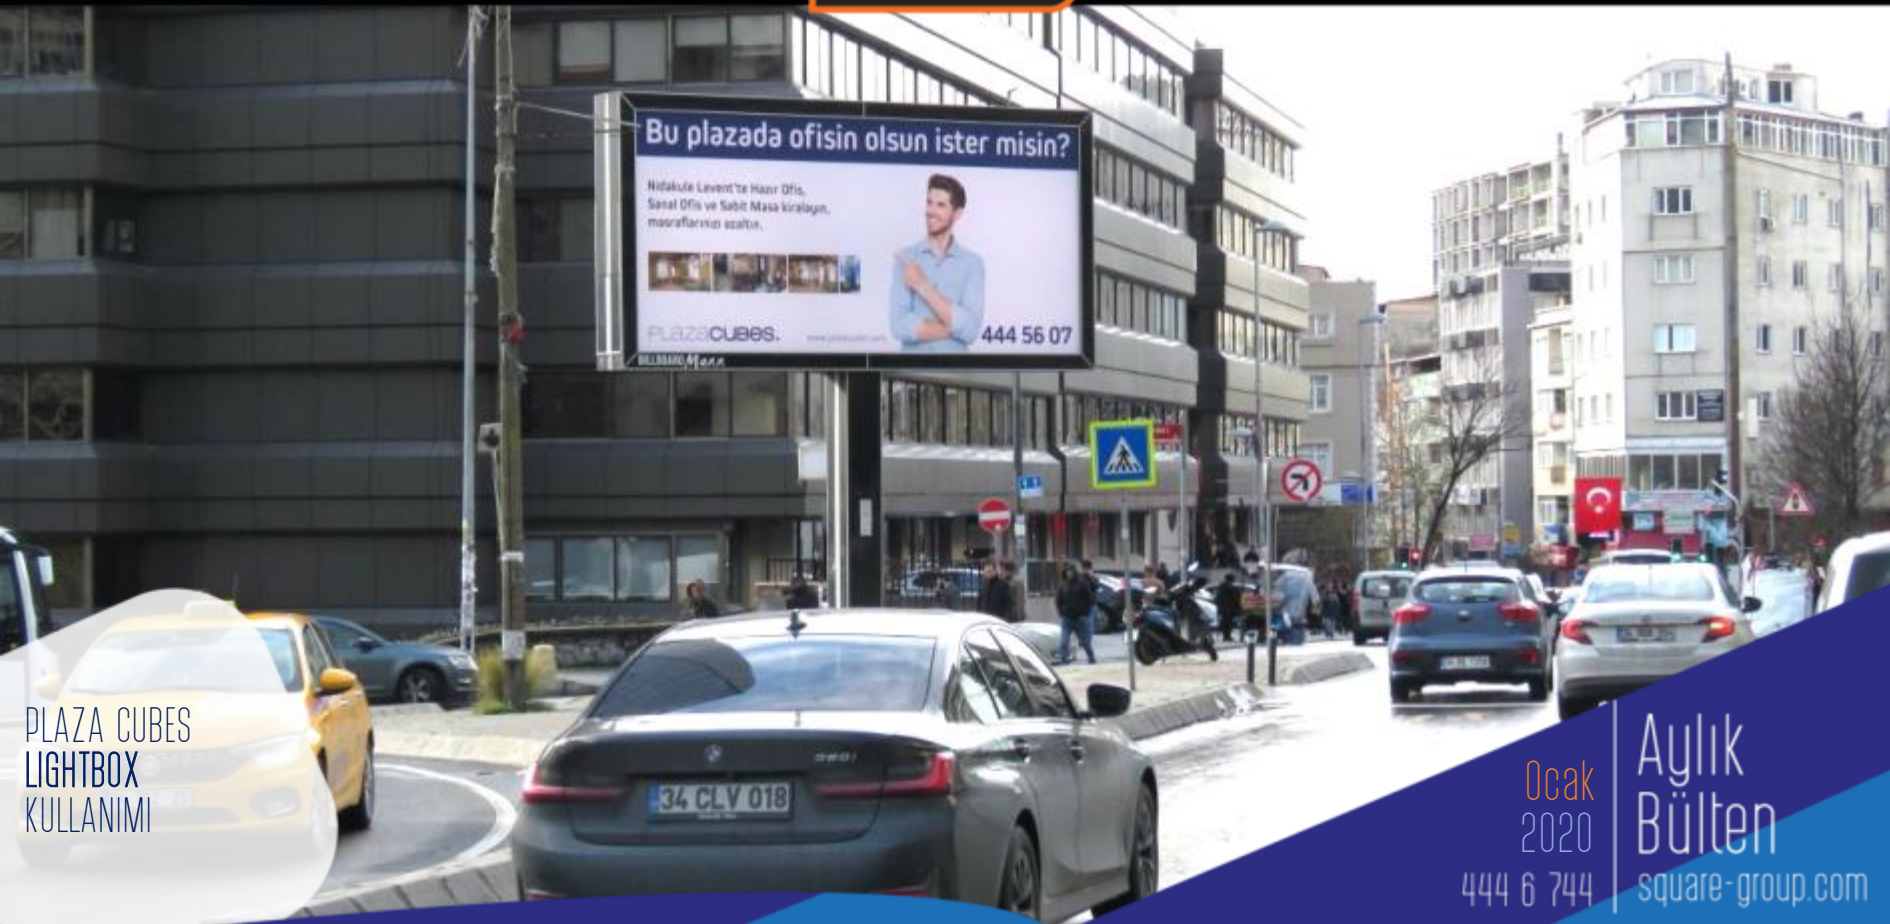

PLAZA CUBES
LIGHTBOX
KULLANIMI

Ocak
2020
444 6 744

Aylık
Bülten

square-group.com